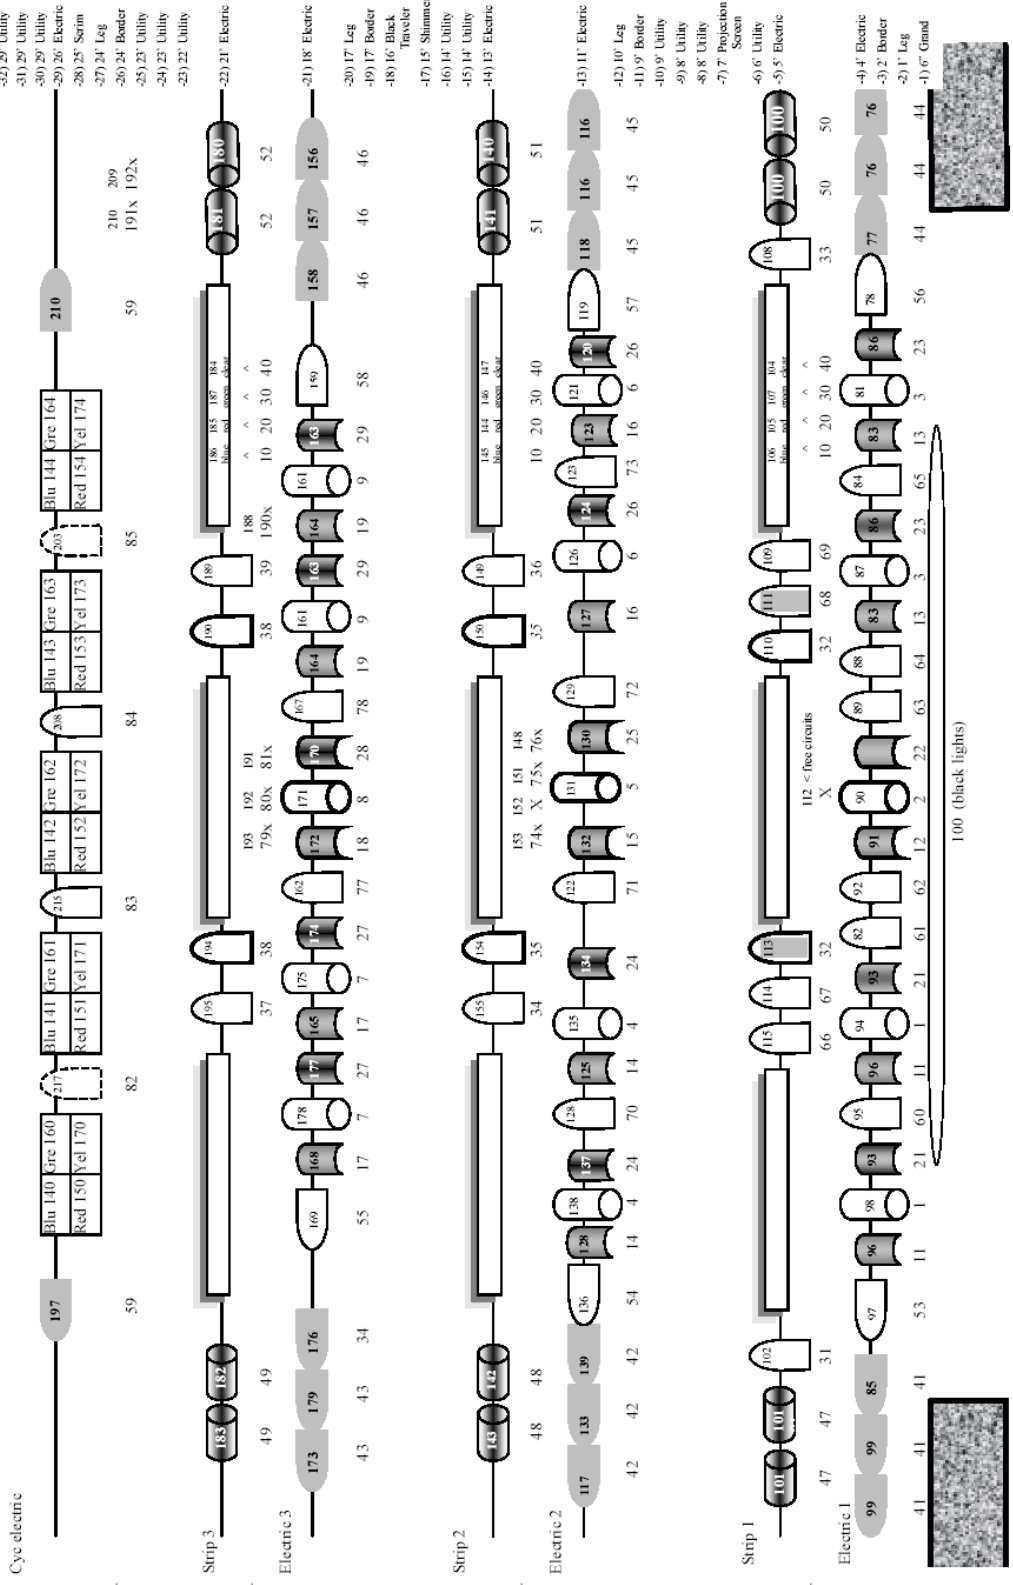

Note: ground row lights are available and are pre-wired

8/25/03